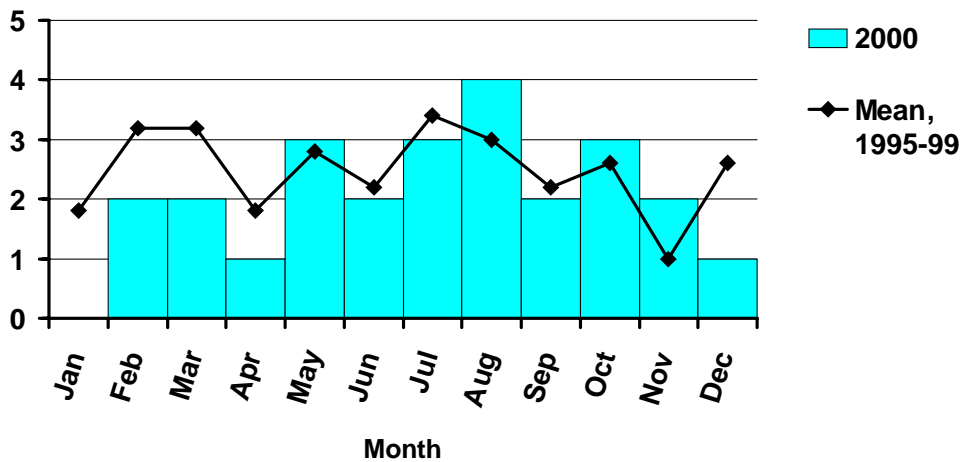

Malaria by Year Oregon, 1991-2000

Cases

Nine-case outbreak of falciparum malaria among Washington County group that went to Africa. All survived.

Malaria by Onset Month Oregon, 2000

Cases

Incidence of Malaria by Age and Sex Oregon, 2000

Incidence of Malaria Oregon vs. Nationwide 1991-2000

Incidence of Malaria by County Oregon, 2000