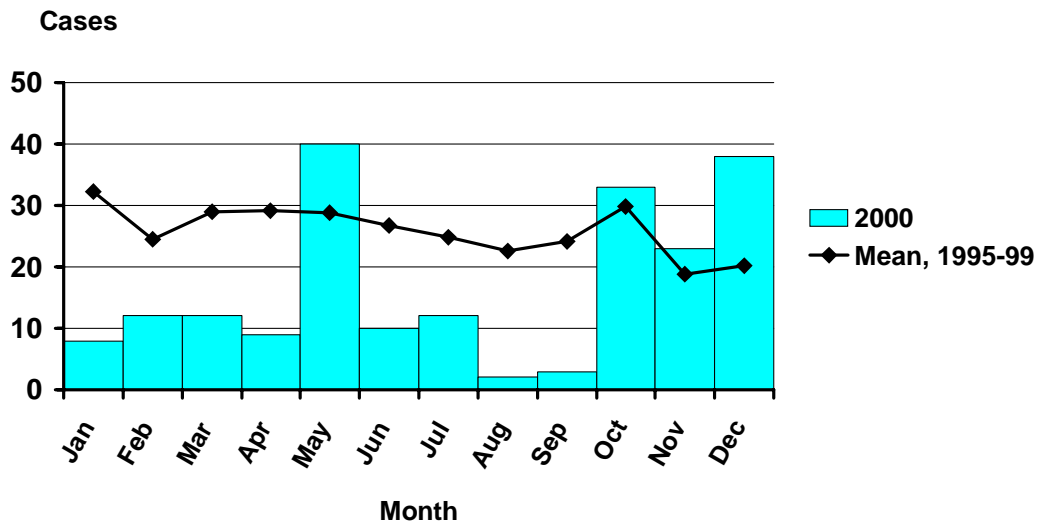

AIDS by Year Oregon, 1991-2000

AIDS by Onset Month Oregon, 2000

Incidence of AIDS by Age and Sex Oregon, 2000

Incidence of AIDS Oregon vs. Nationwide 1991-2000

Incidence of AIDS by County Oregon, 2000